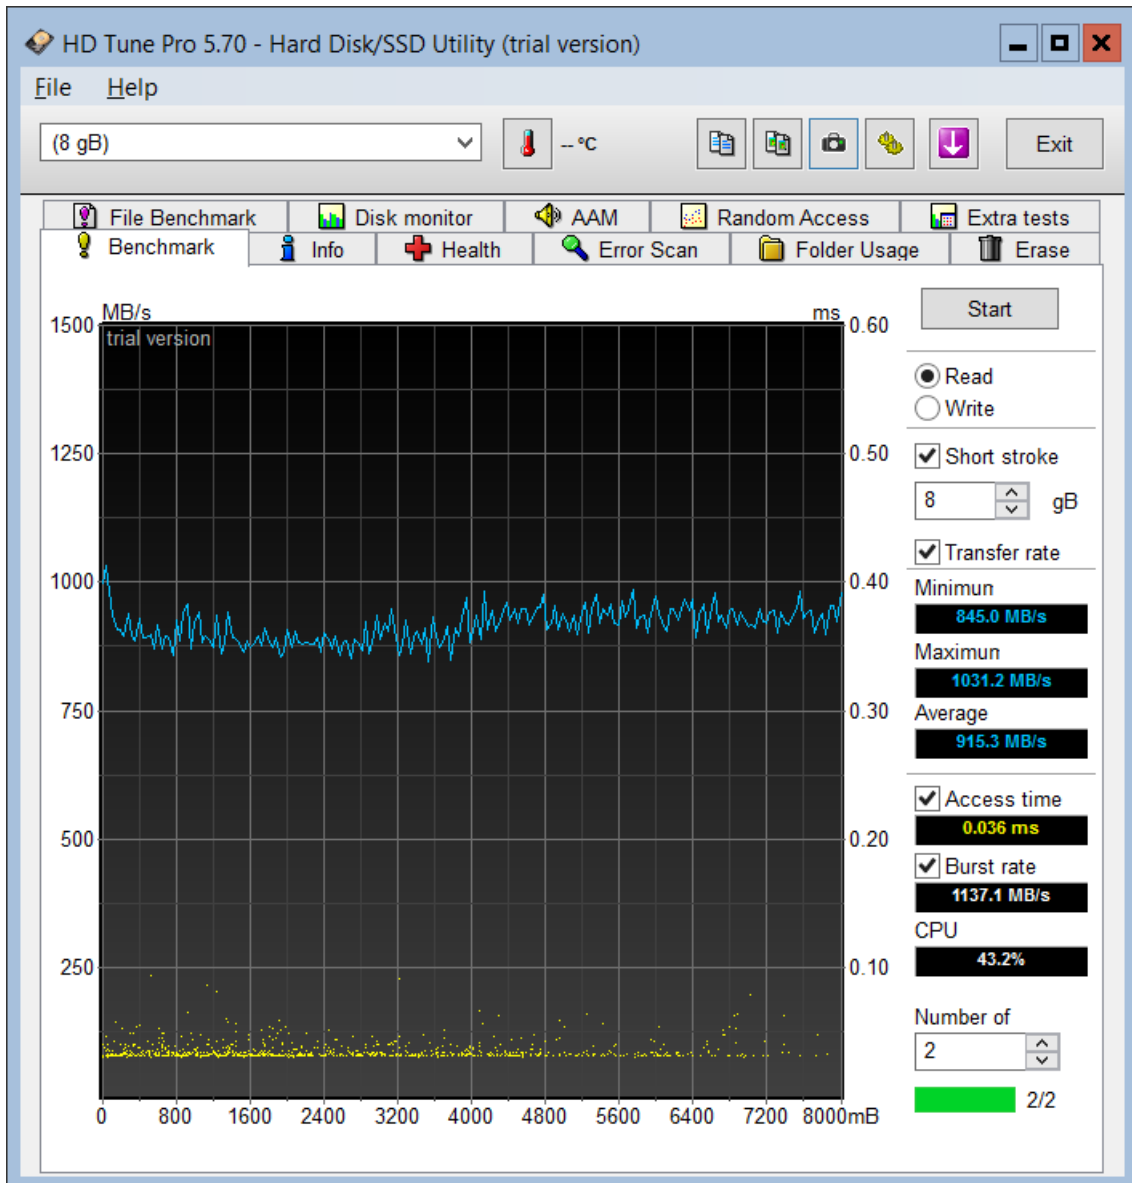

HD Tune Pro 5.70 - Hard Disk/SSD Utility (trial version)

File Help

(8 GB) --°C

Benchmark Info Health Error Scan Folder Usage Erase

File Benchmark Disk monitor AAM Random Access Extra tests

Transfer speed

Start