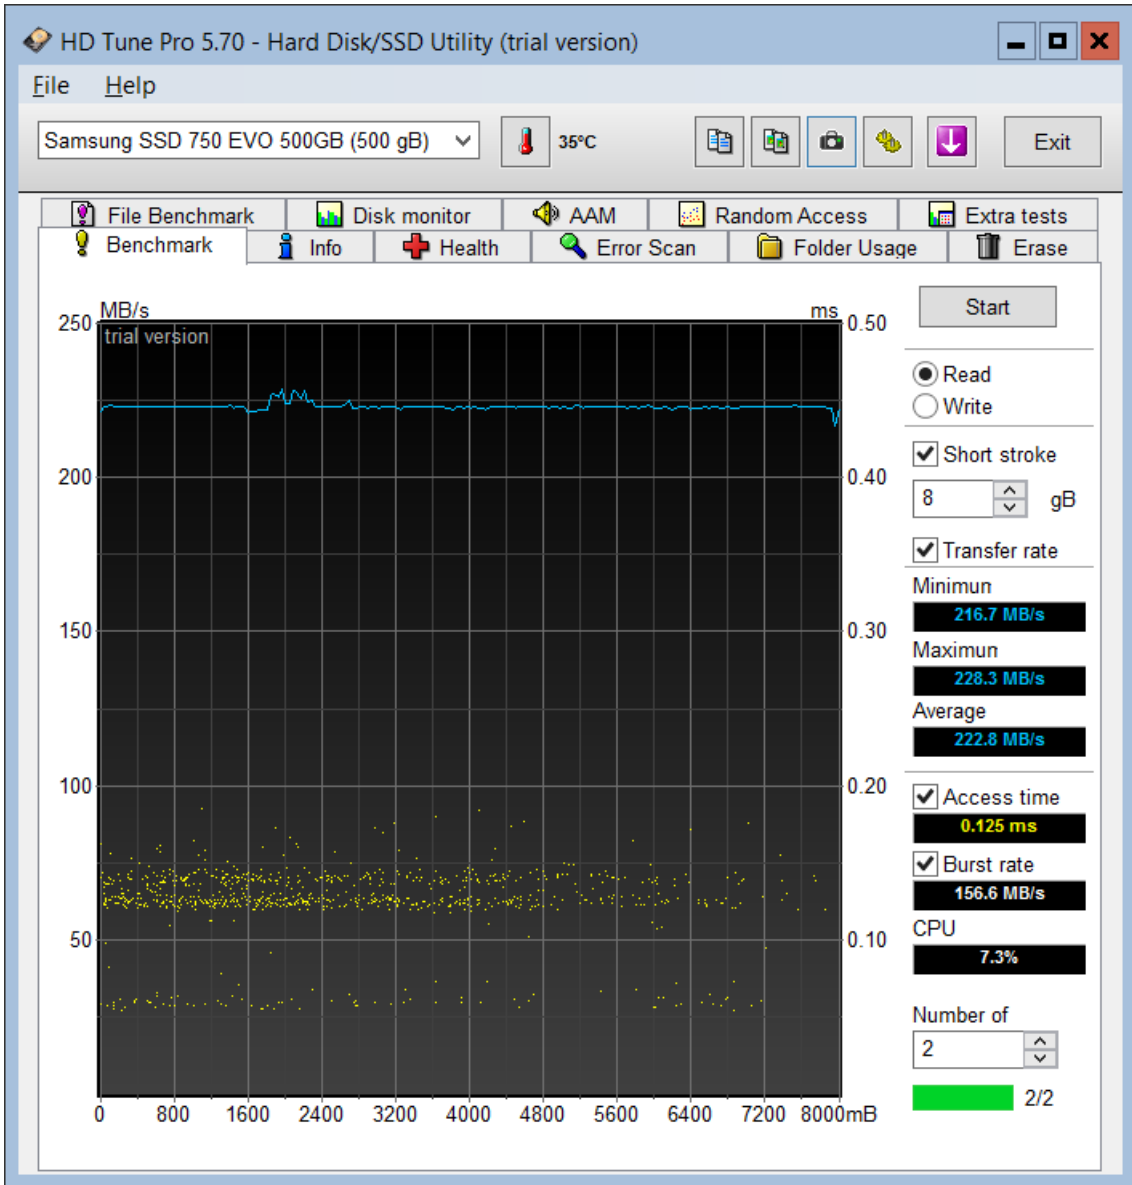

SSD Benchmark (Samsung 750Evo – 500GB)

HD Tune Pro 5.70 - Hard Disk/SSD Utility (trial version)

File Help

Samsung SSD 750 EVO 500GB (500 gB) 35°C

Benchmark Info Health Error Scan Folder Usage Erase

File Benchmark Disk monitor AAM Random Access Extra tests

File: 64 MB

Delay: 0

HD Tune Pro 5.70 - Hard Disk/SSD Utility (trial version)

File Help

Samsung SSD 750 EVO 500GB (500 gB) 35°C

Benchmark Info Health Error Scan Folder Usage Erase
 File Benchmark Disk monitor AAM Random Access Extra tests